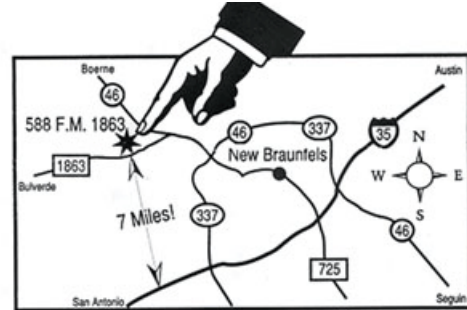

HILL COUNTRY GARDENS

'Weeds to Roses'

SHCG Location

We are located one mile off State Highway 46 one mile, on 1863.

W H E W SURVIVED SUMMER AT SCHUMACHER'S

59 DAYS OF 100 DEGREE TEMPERATURES and our Stock has survived.