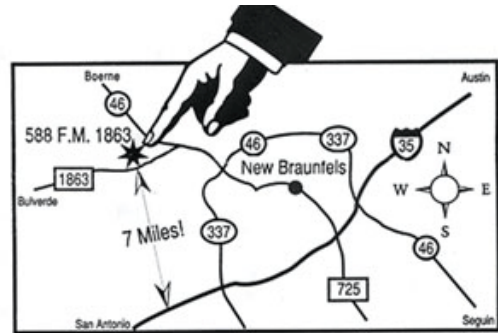

Labor Day Specials

now thru Sunday September 5th.

Let us help you spruce up your yard
in time for Labor Day Weekend!

- **Mix and Match a Flat!**
18 - 4 inch pots
regularly \$32.00
now \$25.00
- **Select 1 gallon pots only \$5**
- **Purchase 2 flats and have
your choice of a FREE 1 gallon
Liriope Grass or Crepe Myrtle**

Sale good through Sun., Sep 5th
and limited to stock on hand.

Come out and see our new inventory
including our Big Bloomin' Altheas!!

Hours of operation for September:
Tuesday - Saturday 10 to 4, Sunday 11-5

Hill Country Gardens Location

We are located one mile off State Highway 46
on F.M.1863

Download PDF file direct from our website:
hillcountrygardens.com/newsletter

Visit our Website www.HillCountryGardens.com